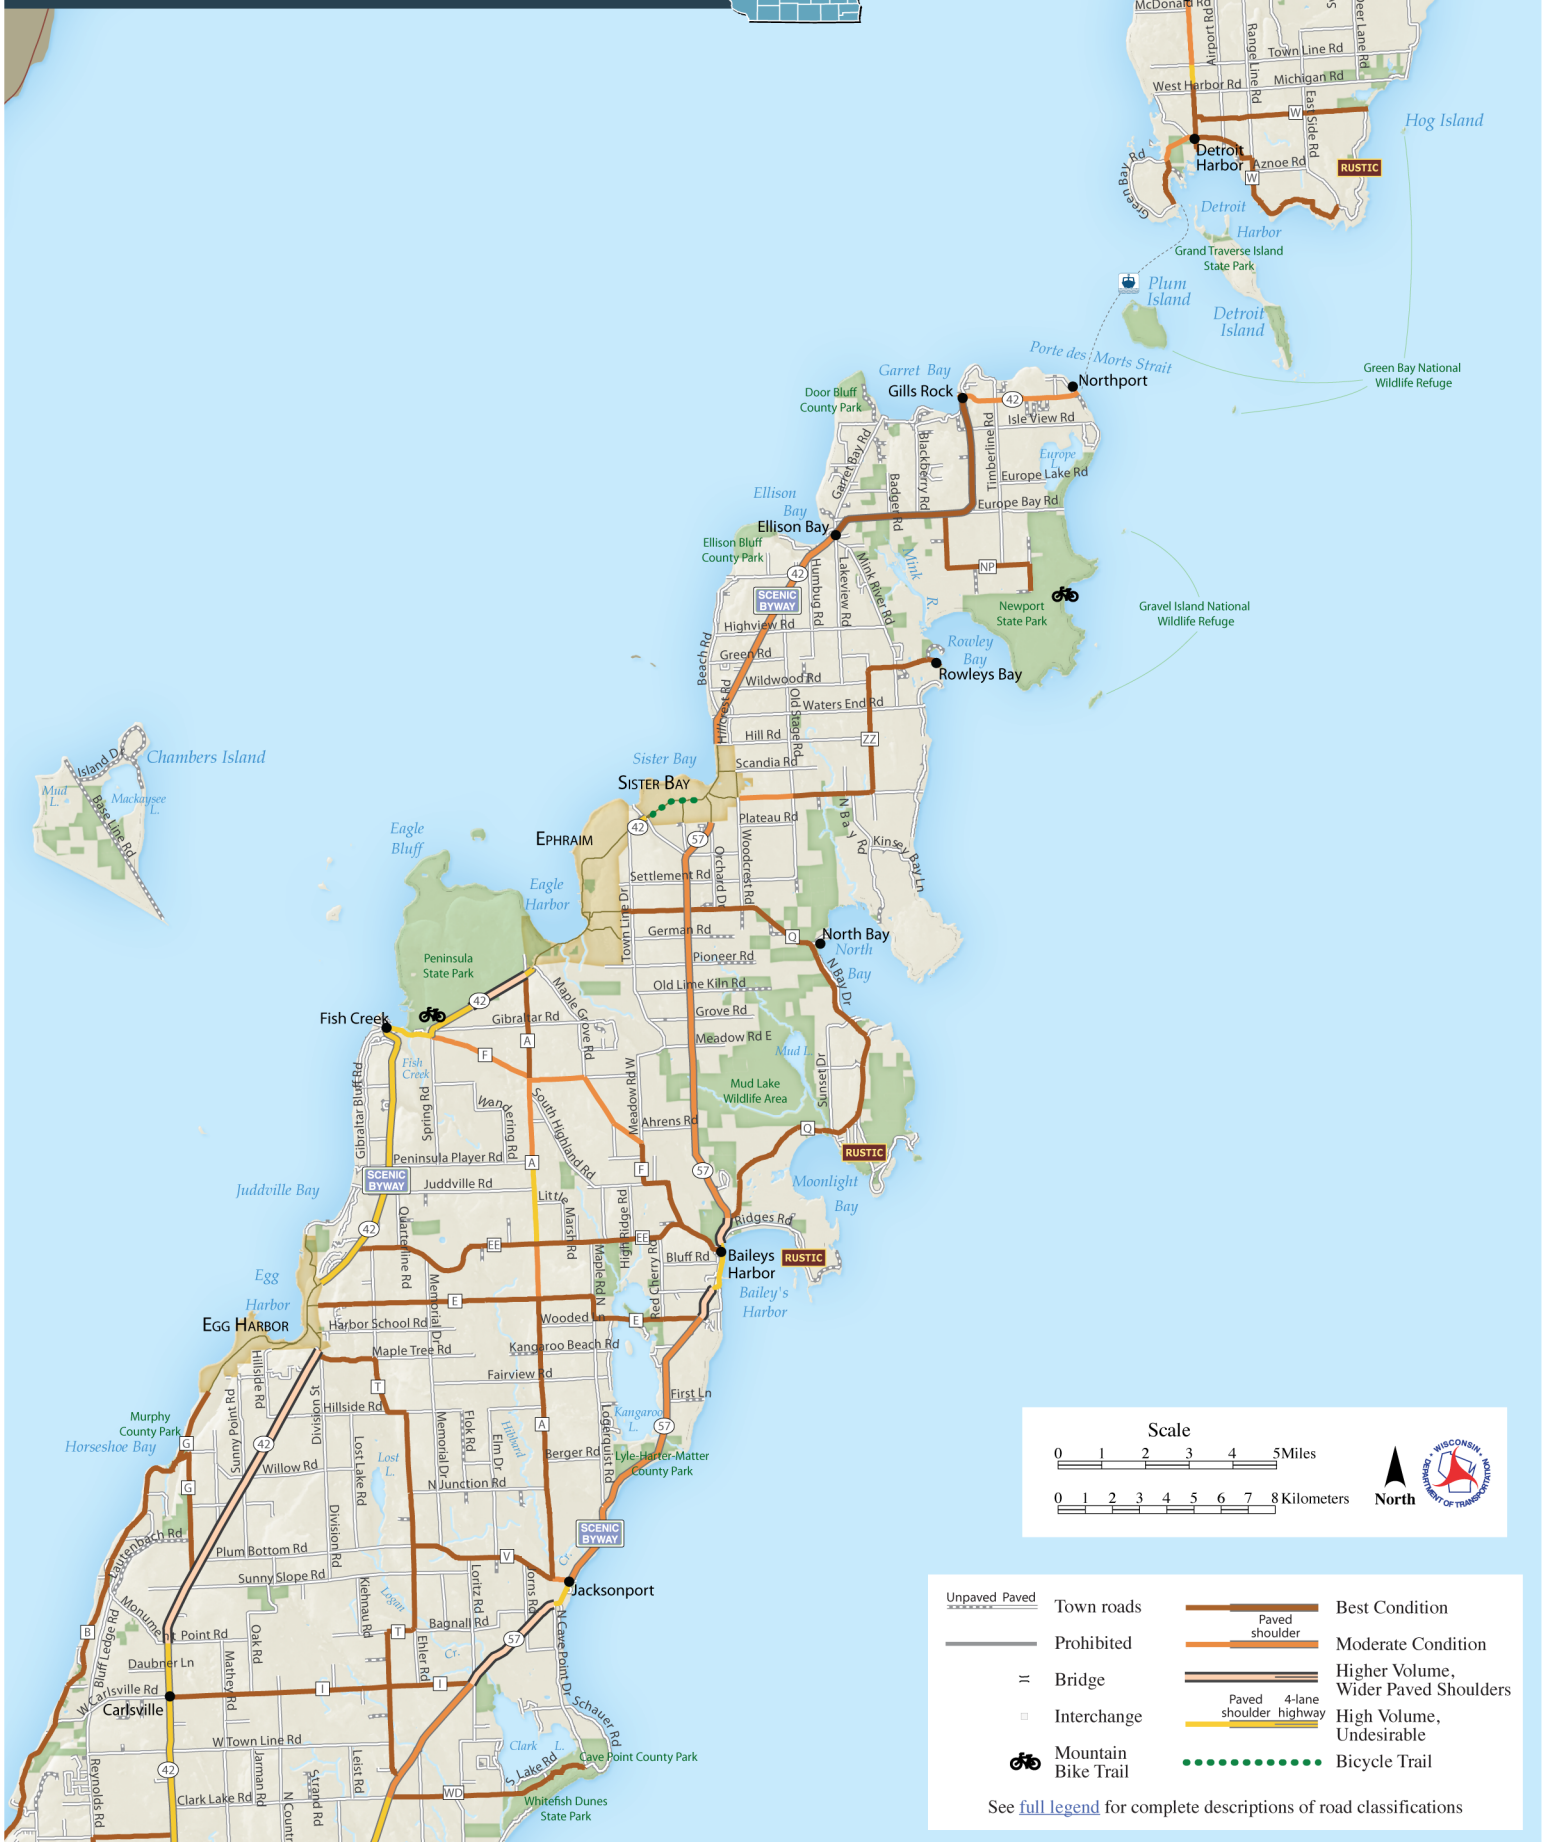

Door County (North)

Wisconsin Bicycle Map

Unpaved	Town roads	Paved shoulder	Best Condition
Prohibited	Bridge	Paved 4-lane shoulder highway	Moderate Condition
Interchange	Mountain Bike Trail	Bicycle Trail	Higher Volume, Wider Paved Shoulders
			High Volume, Undesirable

See [full legend](#) for complete descriptions of road classifications